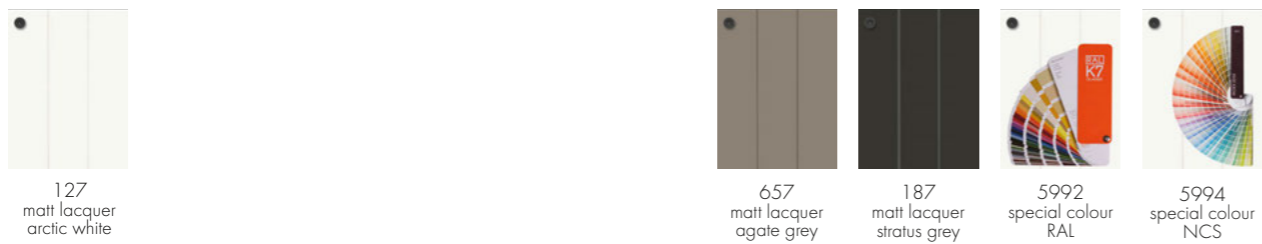

— Shaker Style Doors

PG 4 RI P SI C Multi-layer matt lacquer, vertical grooves, spacing 15 cm