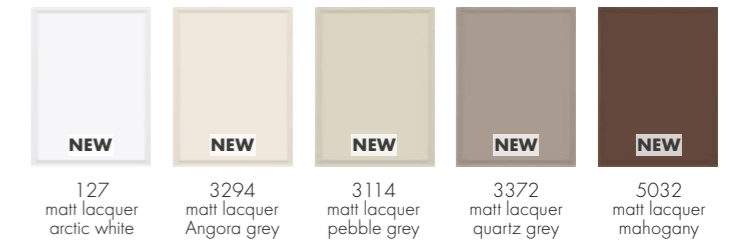

PG 7 LF P X Framed door, matt lacquered