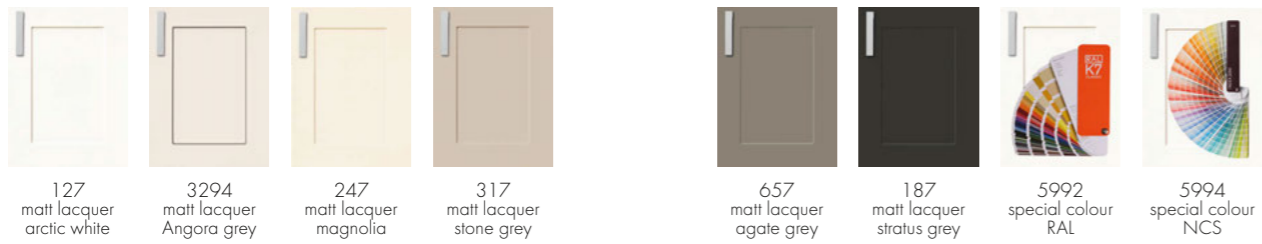

10, 16, 25 and 50 mm panels, stollen, base shelf, profiled panels and shelves are also available in the colours. Inside white with more than 140 different visible sides. Inside and outside in stratus grey pearl with more than 75 edge variations (visible side with side-panel planning possible).

PG 8 ME P X Multilayer lacquer in metallic optics

— Shaker Style Doors

PG 4 RI P SI C Multi-layer matt lacquer, vertical grooves, spacing 15 cm

PG 5 MA P X KA C Framed door, matt lacquered

PG 5 MU P X KU C Framed door, matt lacquered