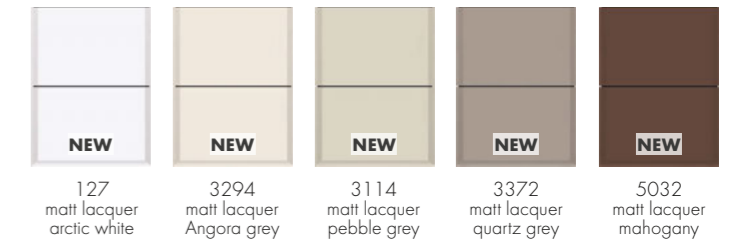

— Glossy Colours in Melamine and Lacquer, Organic Glass

PG 1 BU P Y | X SH C Melamine resin laminated, gloss

PG 4 LH P Y | X High gloss PUR lacquer

PG 2 LE P Y | X FE C High gloss UV lacquer

PG 4 PS P Y | X FS C Organic glass, high gloss

PG 7 LFG P X Framed door, matt lacquered, split

Wooden Decors

PG 0 TU P Y | X MC C Melamine resin laminated

865 Catania oak
915 Denver oak

PG 1 VH P Y | X NH C Melamine resin laminated, strongly textured

8210 urban oak horizontal
7070 urban walnut horizontal
9020 Sherwood dark brown horizontal

7110 larch light
8250 cashmere oak
8200 urban oak
8150 Vicenza oak
8240 linear oak
730 oak Marcato
7060 urban walnut
7100 walnut light
7080 linear walnut
8060 Alba oak brown

695 Sherwood dark brown
775 oak sepia
9040 Eucalipto dark
9000 Nero Chalet
955 Alba oak black

Wooden Veneer Fronts

PG 6 EV P Y | X Single-coloured veneered front

113 oak white
8183 oak Angora grey
8130 oak trend
7090 walnut mondial
7040 walnut natural
658 oak agate grey
775 oak sepia
8100 oak basalt grey brushed
8170 oak truffle grey
912 open grain oak black